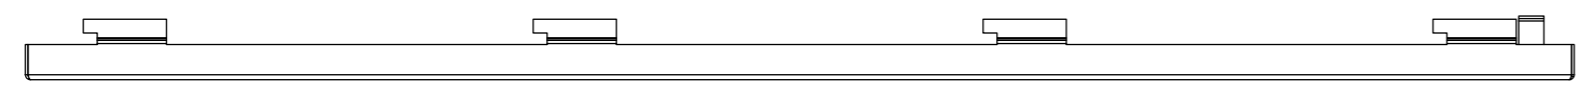

Scale: 1:2    Color: Black

Material: sheet steel #1,0

ICT DIN Rail Enclosure 3 x 1

Scale: 1:2    Color: Black

Material: sheet steel #1,0

ICT DIN Rail Enclosure 3 x 1