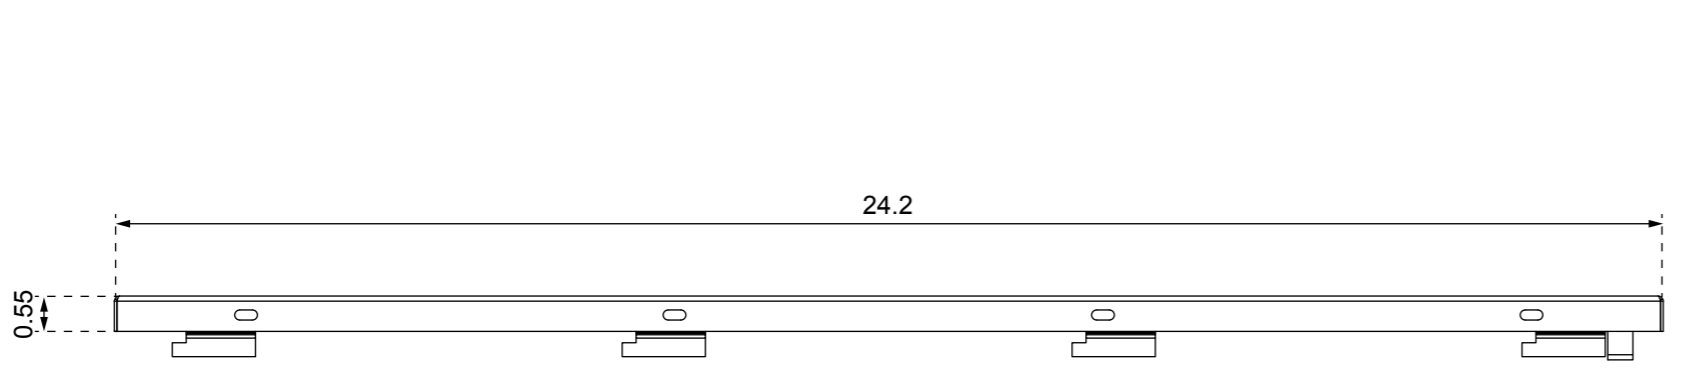

Scale: 1:2    Color: Black

Material: sheet steel #1,0

ICT DIN Rail Enclosure 3 x 1

Scale: 1:2    Color: Black

Material: sheet steel #1,0

ICT DIN Rail Enclosure 3 x 1