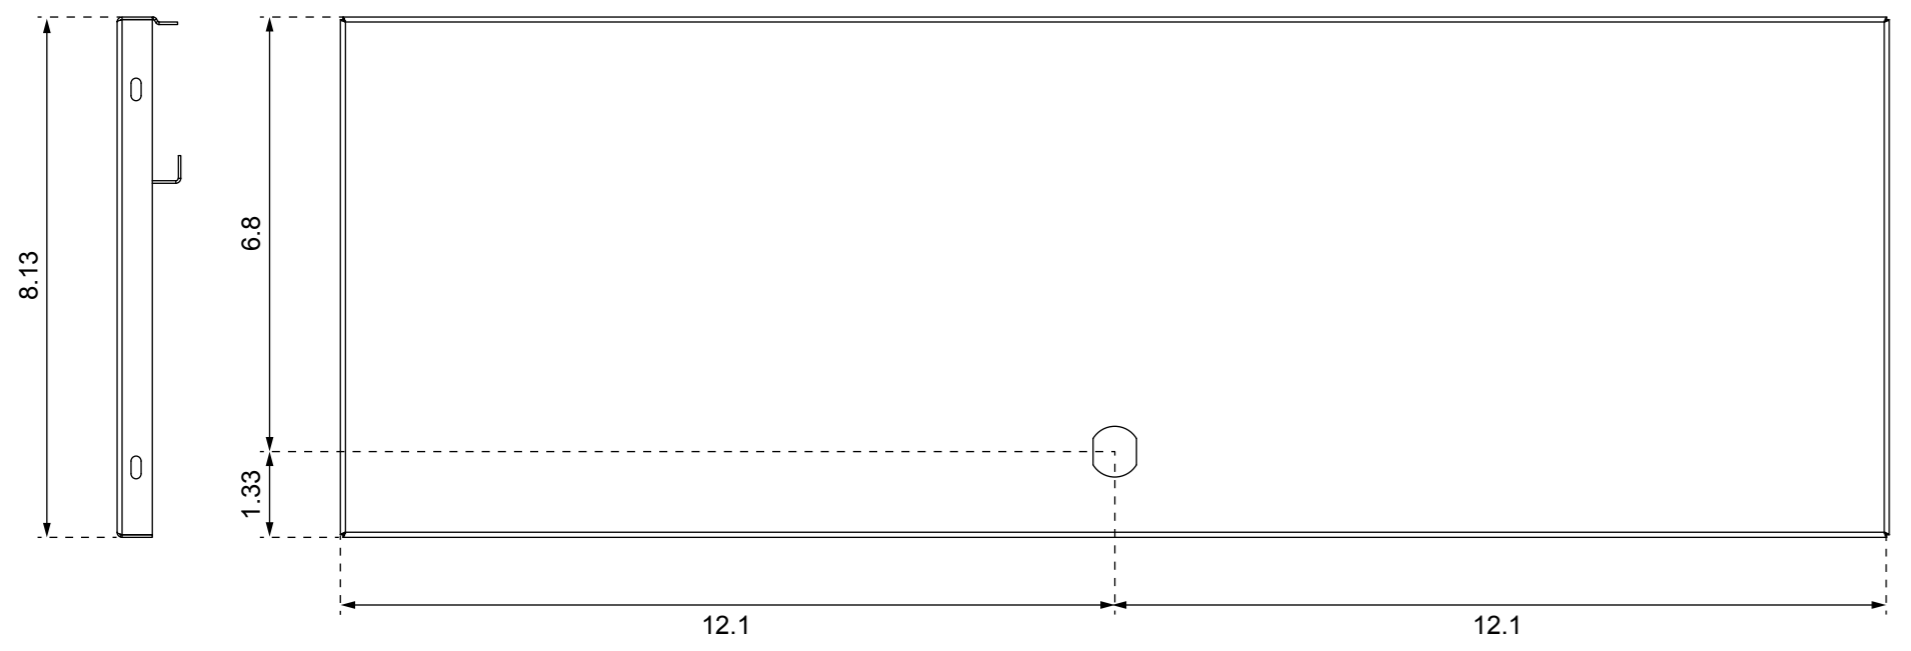

Scale: 1:2    Color: Black

Material: sheet steel #1,0

ICT DIN Rail Enclosure 3 x 1

Scale: 1:2    Color: Black

Material: sheet steel #1,0

ICT DIN Rail Enclosure 3 x 1