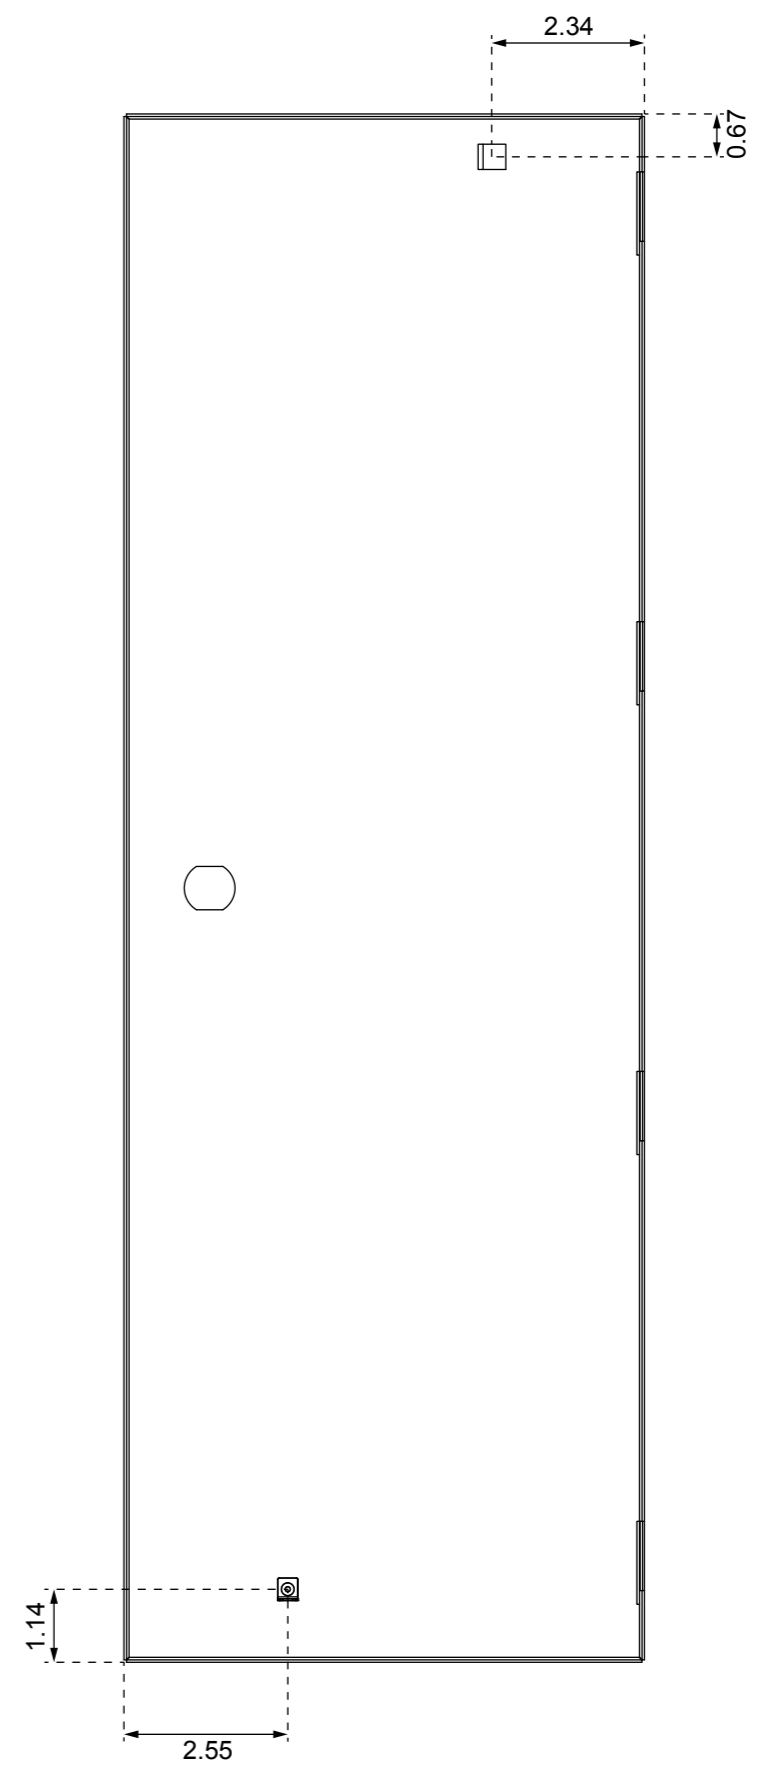

Scale: 1:2    Color: Black

Material: sheet steel #1,0

ICT DIN Rail Enclosure 3 x 1

Scale: 1:2    Color: Black

Material: sheet steel #1,0

ICT DIN Rail Enclosure 3 x 1