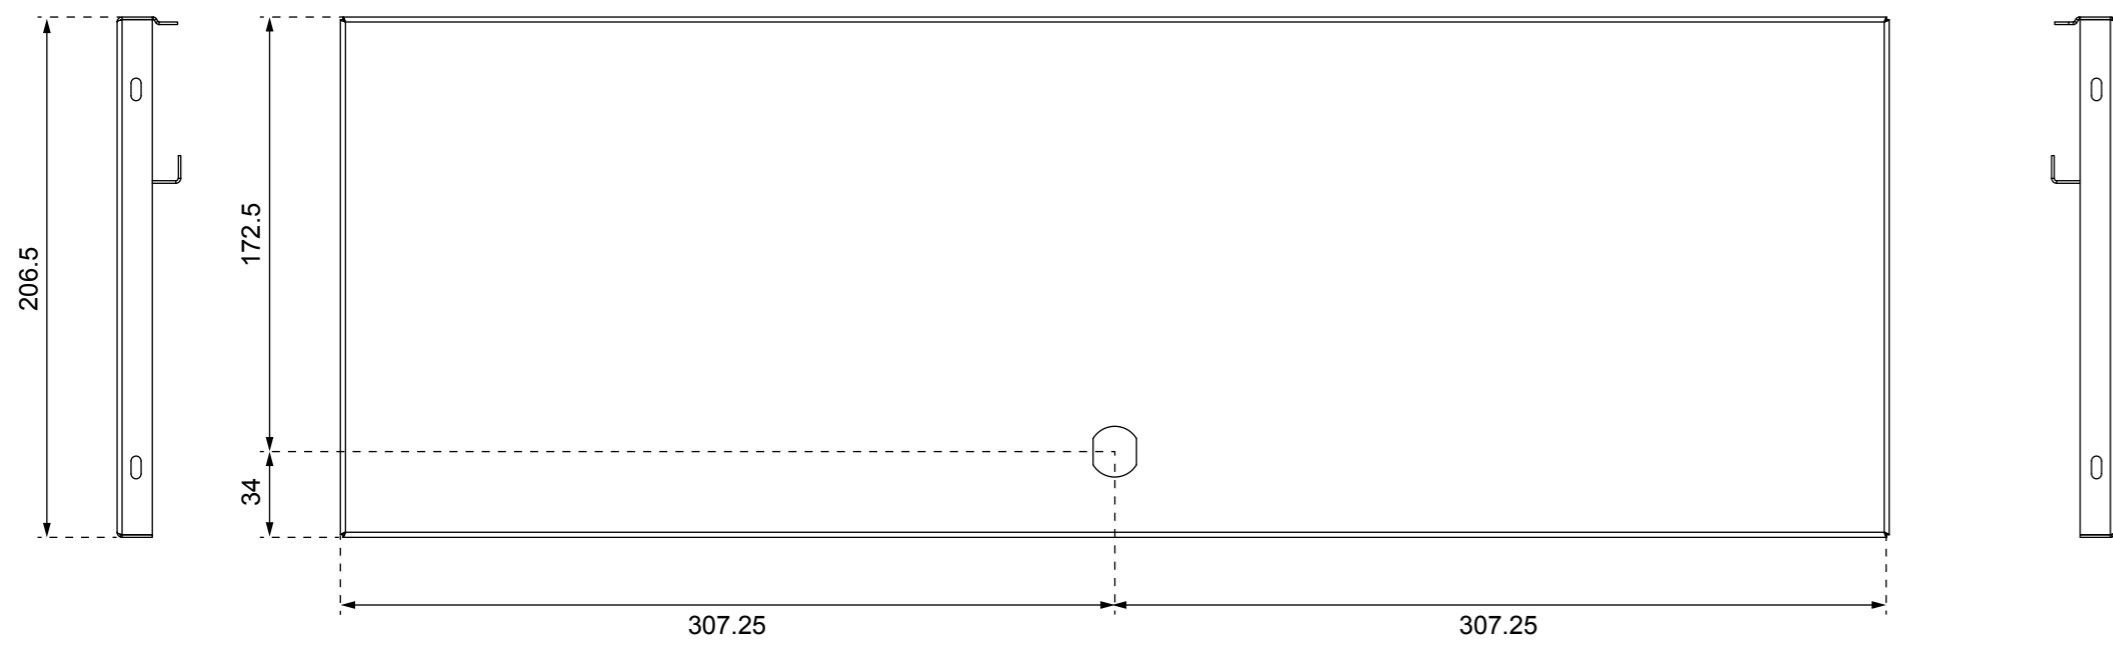

Scale: 1:2    Color: Black

Material: sheet steel #1,0

ICT DIN Rail Enclosure 3 x 1

Scale: 1:2    Color: Black

Material: sheet steel #1,0

ICT DIN Rail Enclosure 3 x 1