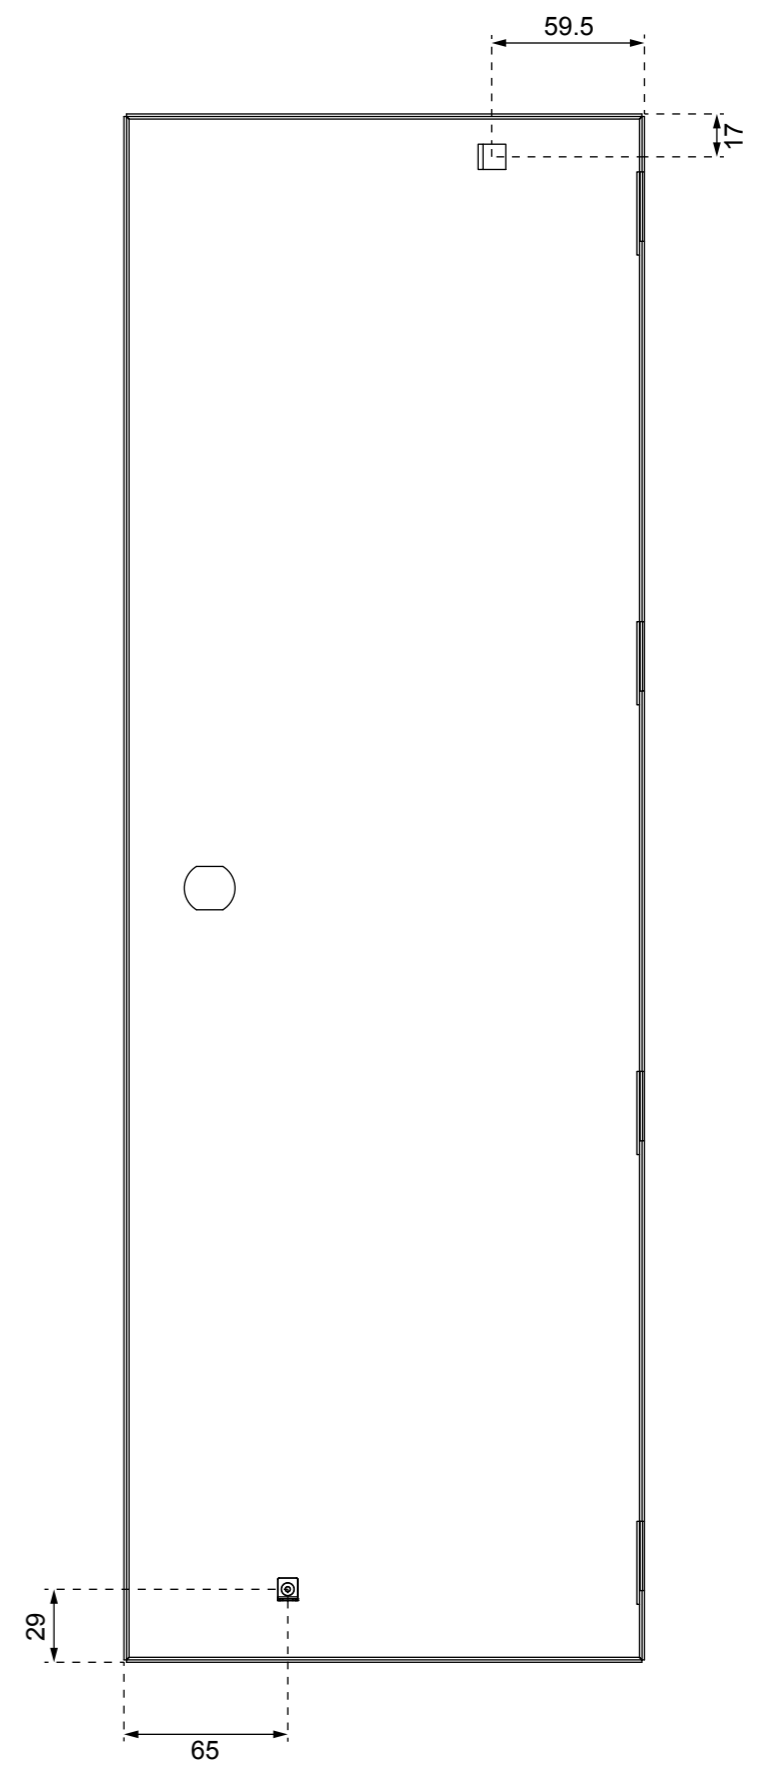

Scale: 1:2    Color: Black

Material: sheet steel #1,0

ICT DIN Rail Enclosure 3 x 1

Scale: 1:2    Color: Black

Material: sheet steel #1,0

ICT DIN Rail Enclosure 3 x 1