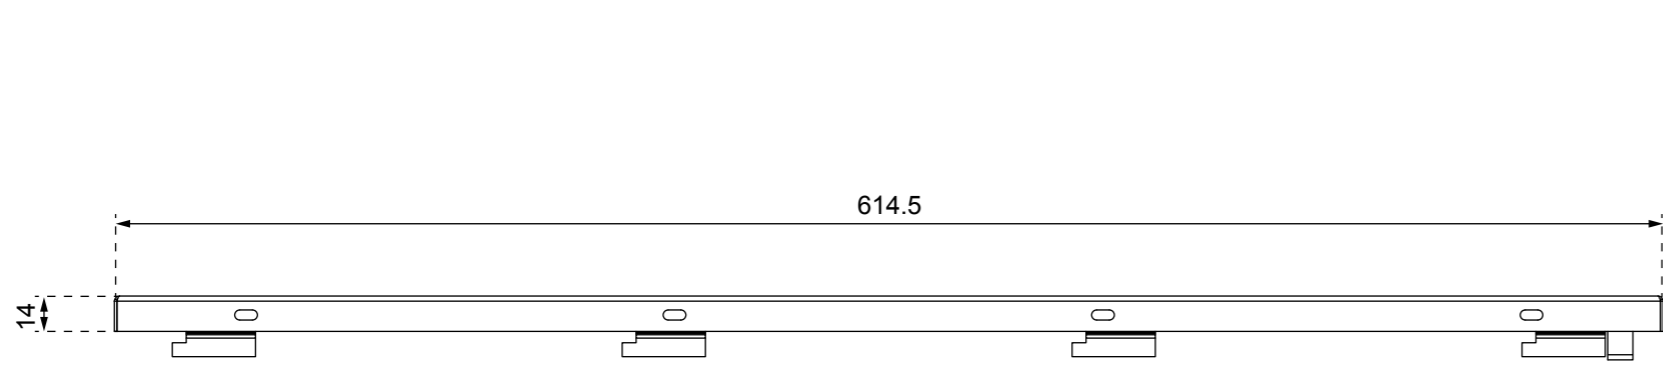

Scale: 1:2    Color: Black

Material: sheet steel #1,0

ICT DIN Rail Enclosure 3 x 1

Scale: 1:2    Color: Black

Material: sheet steel #1,0

ICT DIN Rail Enclosure 3 x 1