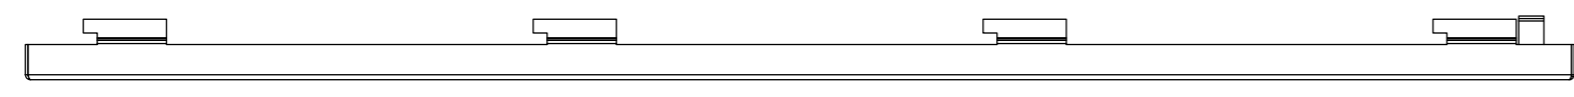

Scale: 1:2    Color: Black

Material: sheet steel #1,0

ICT DIN Rail Enclosure 3 x 1

Scale: 1:2    Color: Black

Material: sheet steel #1,0

ICT DIN Rail Enclosure 3 x 1